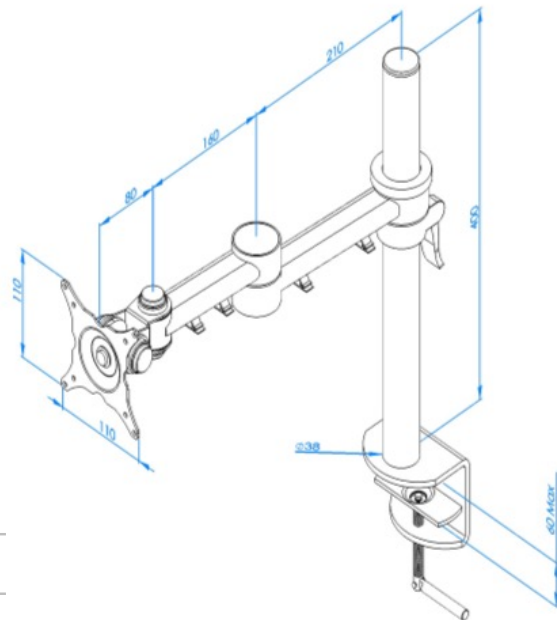

Stream dual beam arm – standard clamp

Product Specification

Product code	STREAMCOMB01 - Silver
Weight capacity	20kg
Max forward extension	440mm
VESA	75mm & 100mm VESA compliant
Maximum Screen Size	36"
Movement	Height adjustment, tilt, swivel, rotation and reach
Height adjustment	Max height adjustment 275mm
Tilt	85 degrees up / 85 degrees down (170 degrees total)

Additional Information

2 beam manual height adjustable with standard clamp fixing

Cable management

Colour options available:

Silver – STREAMCOMB01 - RAL code 9006

White – STREAMCOMB01W - RAL code 9010

Black – STREAMCOMB01B - RAL code 9005